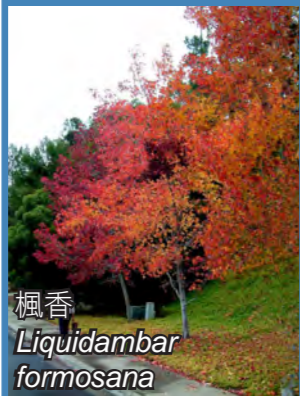

大葉榕
Ficus virens

CHINESE SWEET GUM
MID LEVELS
NEIGHBOURHOODS