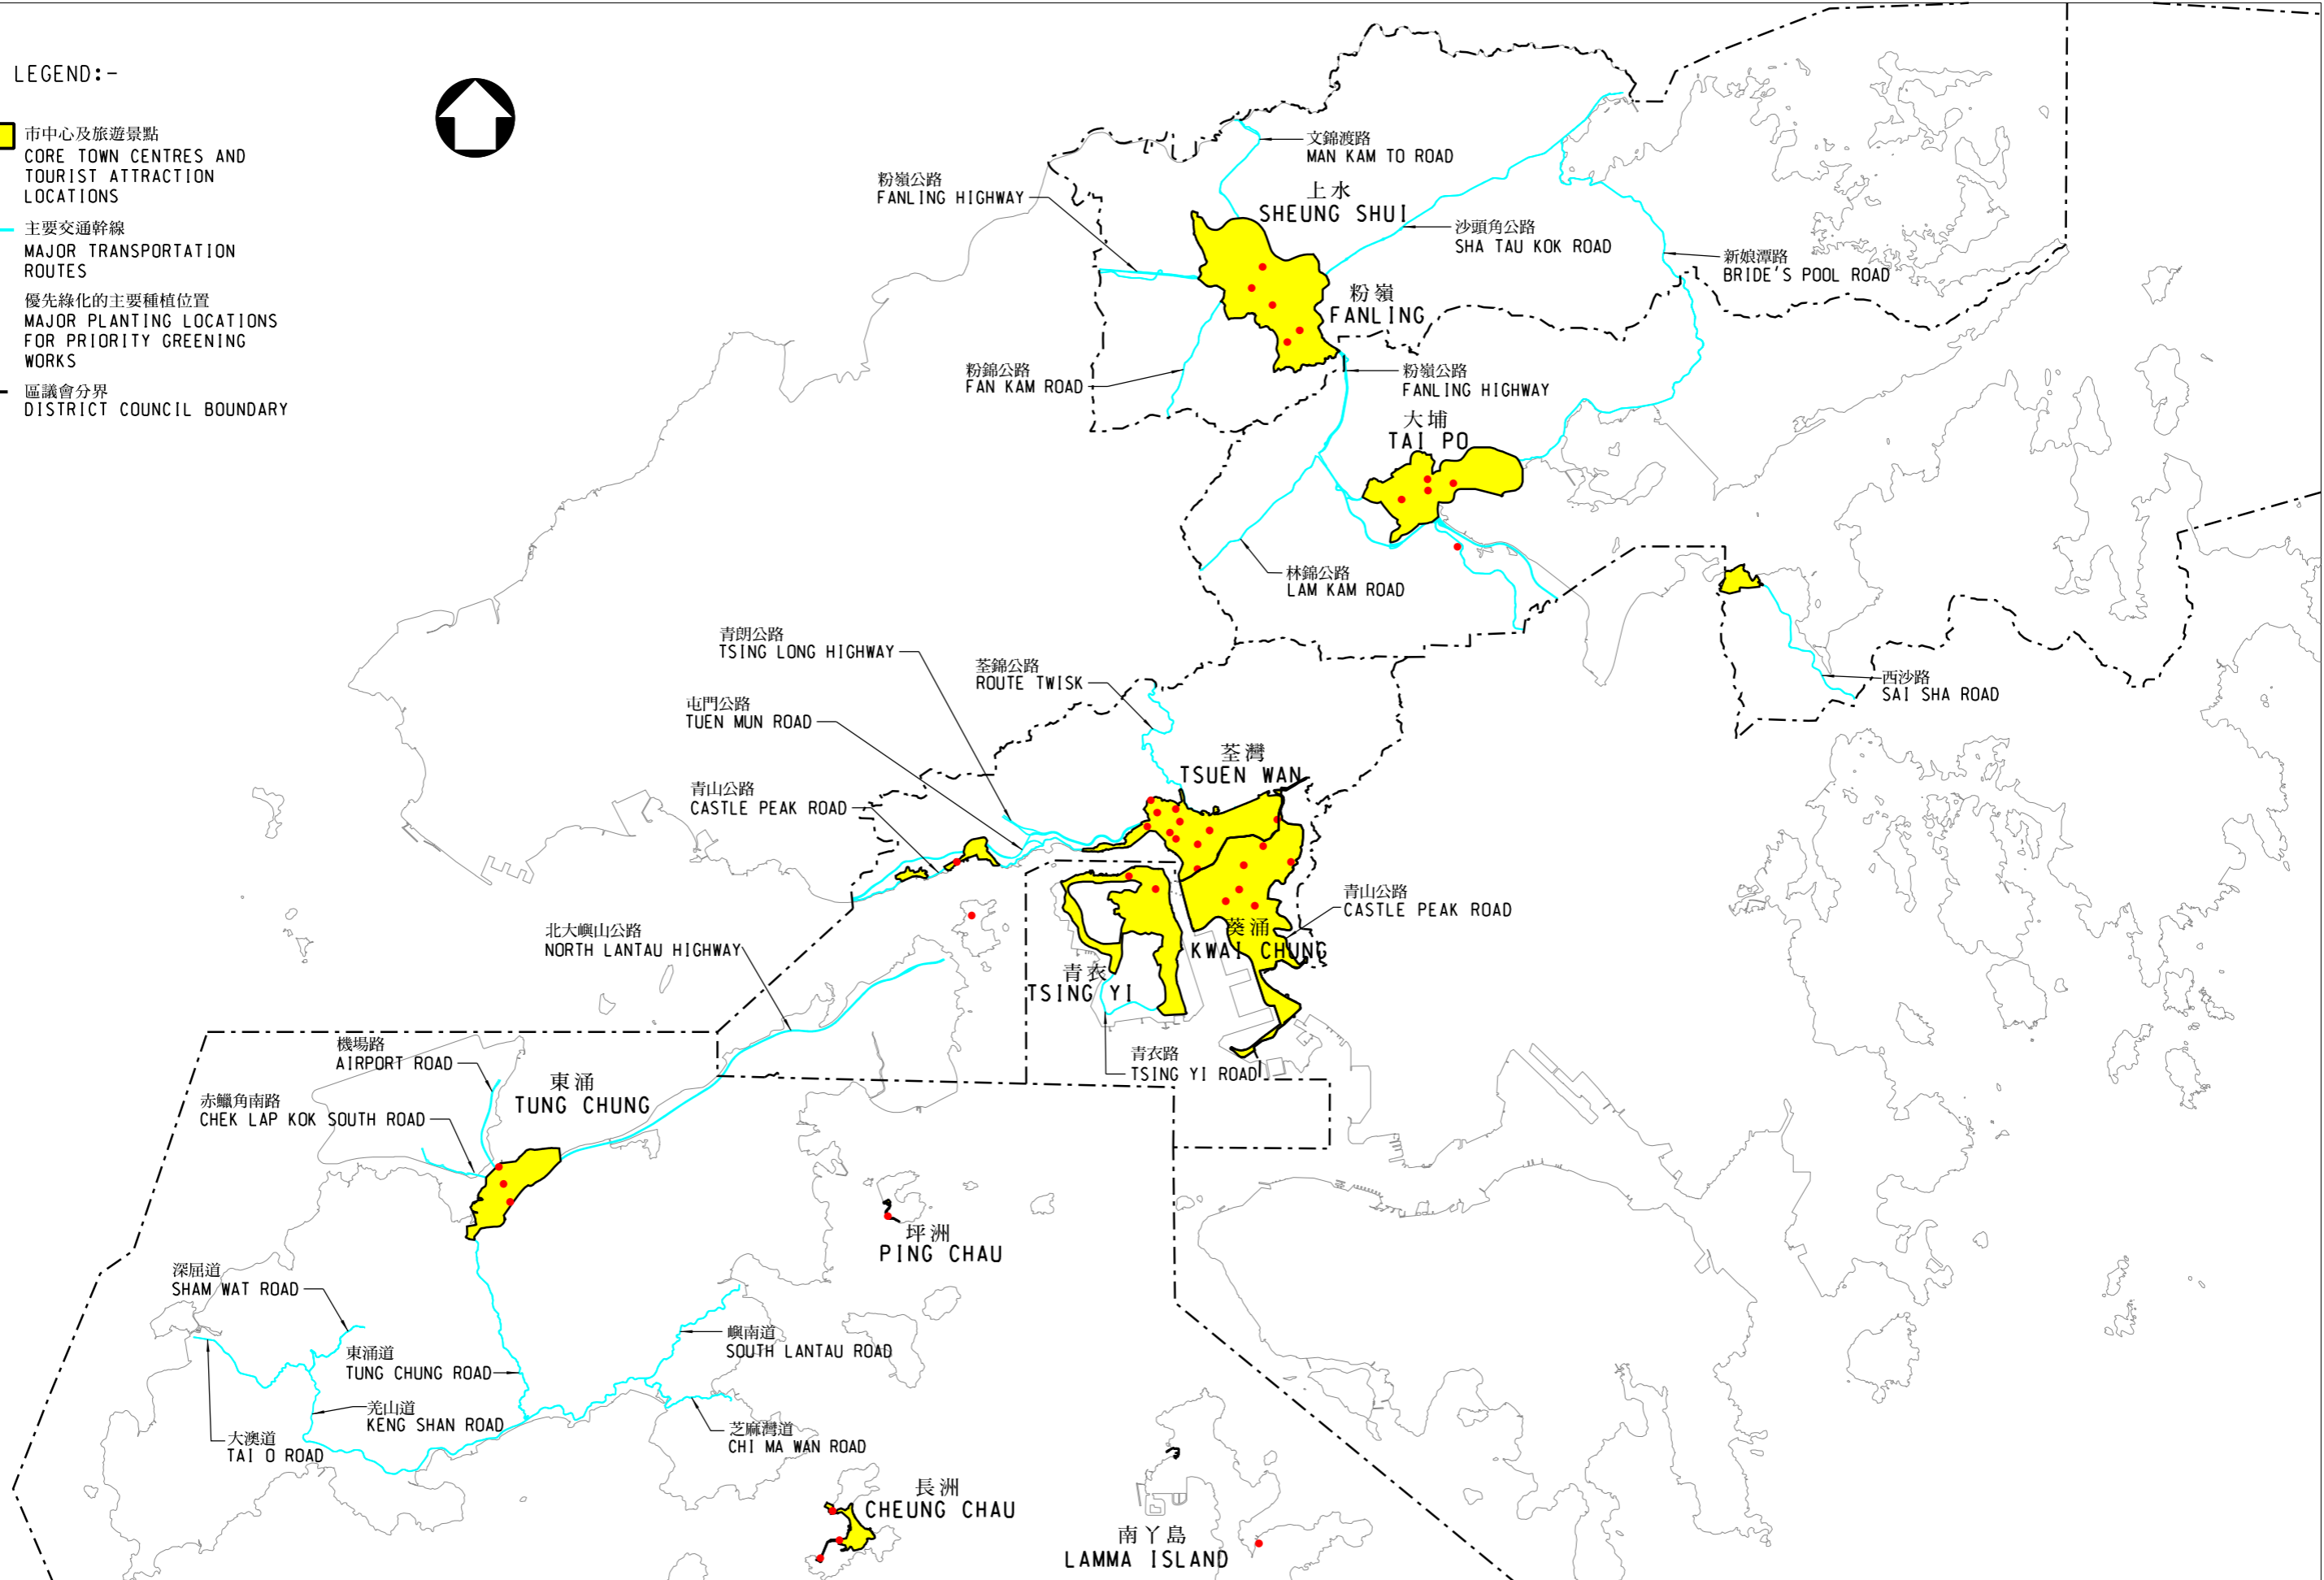

圖例 LEGEND:-

- 市中心及旅遊景點  
CORE TOWN CENTRES AND TOURIST ATTRACTION LOCATIONS
- 主要交通幹線  
MAJOR TRANSPORTATION ROUTES
- 優先綠化的主要種植位置  
MAJOR PLANTING LOCATIONS FOR PRIORITY GREENING WORKS
- 區議會分界  
DISTRICT COUNCIL BOUNDARY

新界西南及東北綠化總綱圖 - 優先綠化工程  
GREENING MASTER PLANS FOR SOUTHWEST AND NORTHEAST NEW TERRITORIES - PRIORITY GREENING WORKS