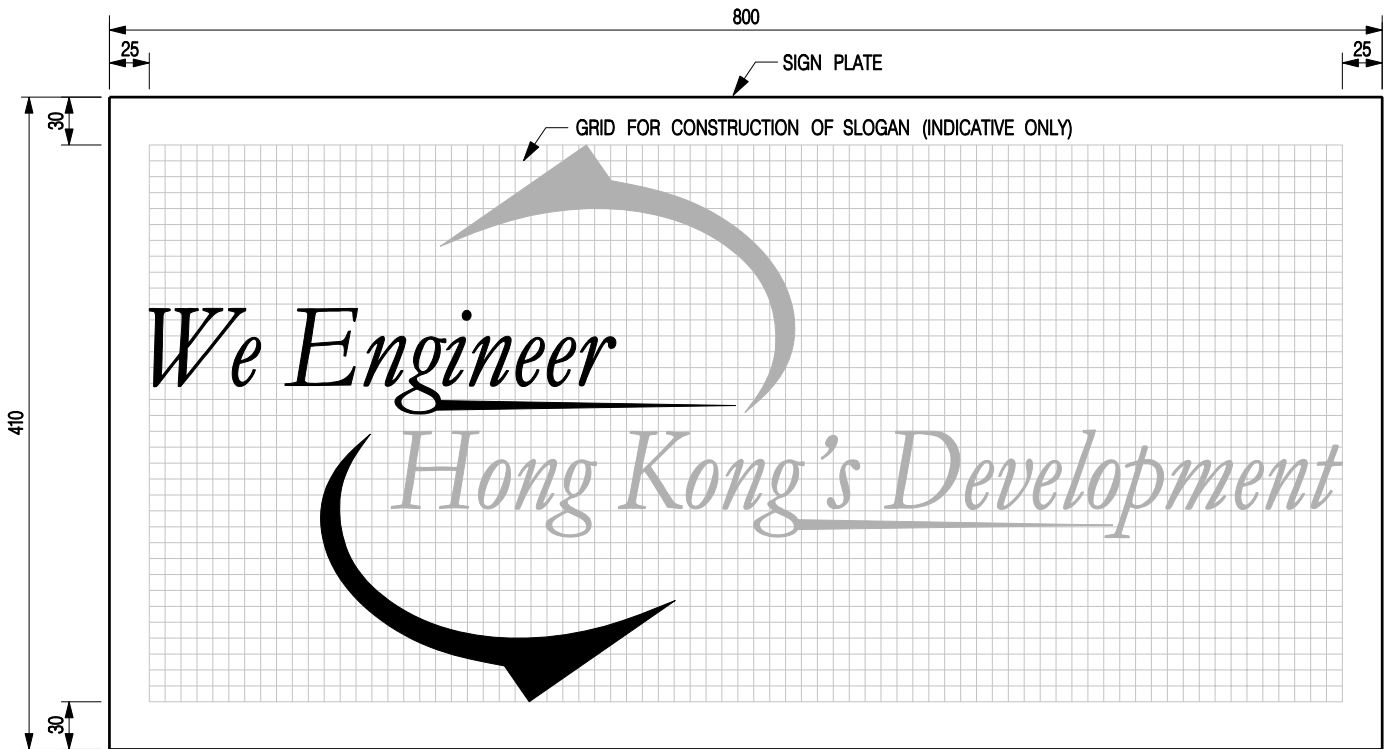

CHINESE SLOGAN

ENGLISH SLOGAN

NOTES:

1. ALL DIMENSIONS ARE IN MILLIMETRES.
2. SIGN PLATE SHALL BE 1.5mm THICK ALUMINIUM SHEET OR ADHESIVE PLASTIC LABEL.
3. BACKGROUND COLOUR OF PLATE SHALL BE WHITE.
4. COLOR CODES FOR SLOGAN

- BLUE TO BS 5252 : 1976 COLOUR CODE 20E56
- GREEN TO BS 5252 : 1976 COLOUR CODE 14E53

A	NEW VMV SLOGAN	Original Signed	04.2008
-	NEW ISSUE	Original Signed	10.2006
<b>REF.</b>	<b>REVISION</b>	<b>SIGNATURE</b>	<b>DATE</b>