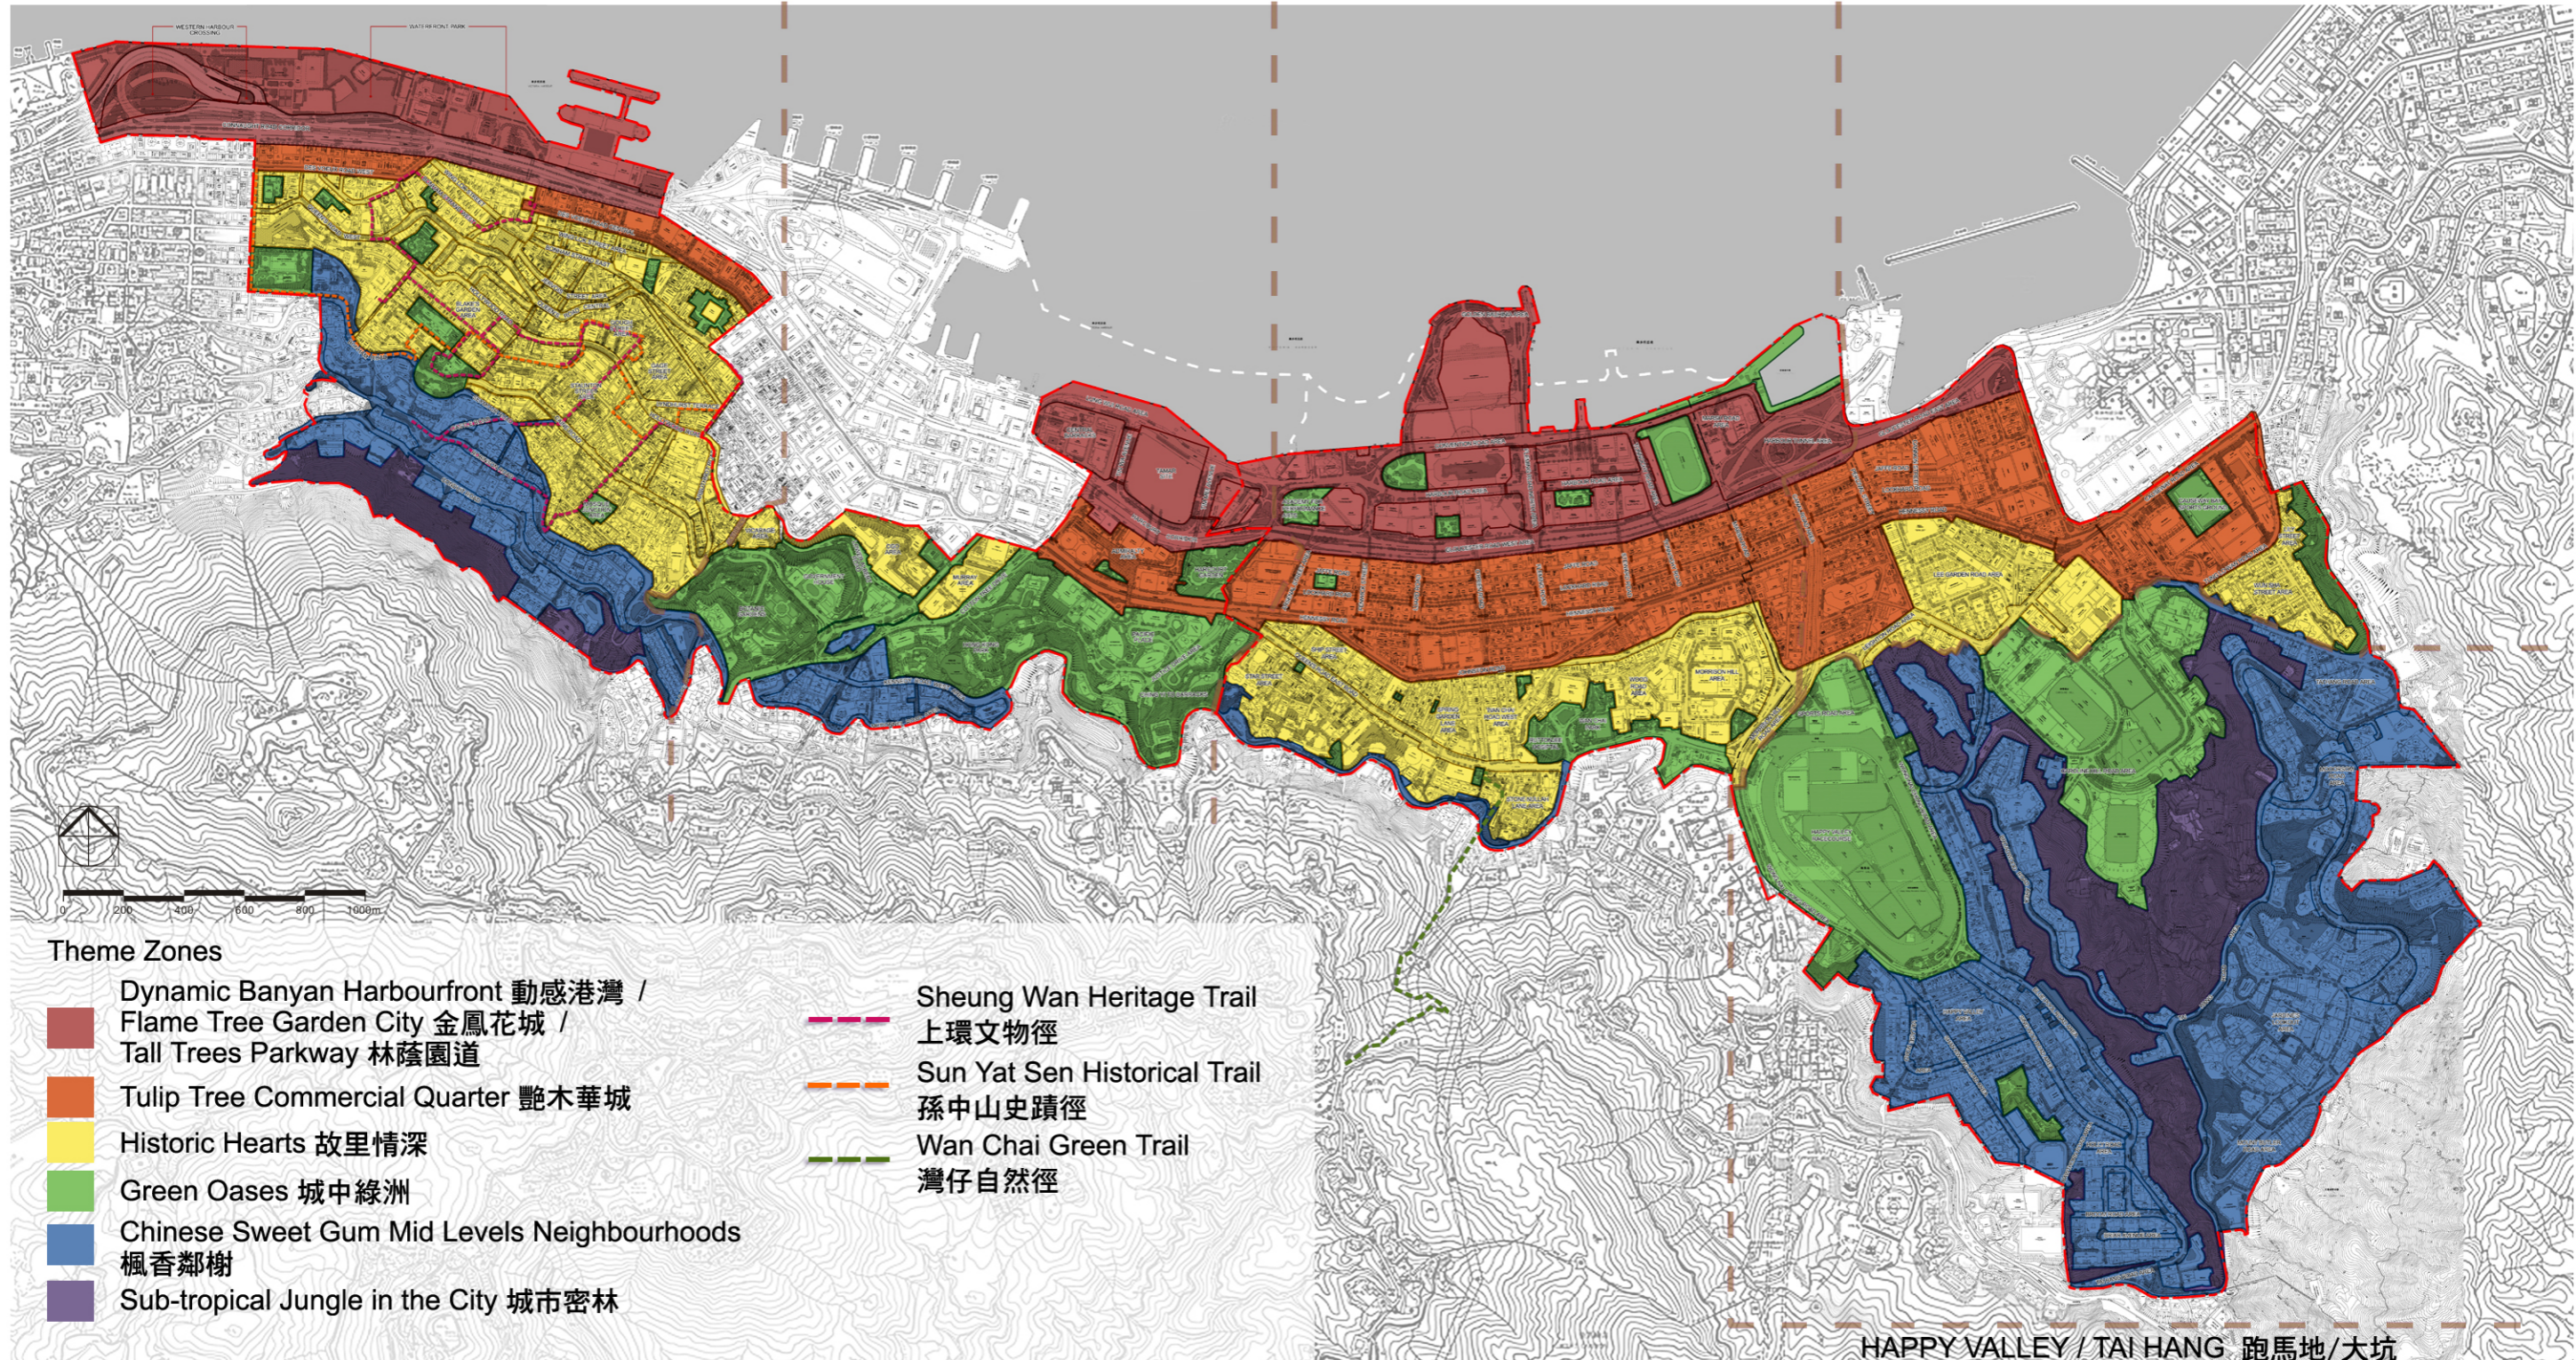

SHEUNG WAN
上環

CENTRAL / ADMIRALTY
中環/金鐘

WAN CHAI
灣仔

CAUSEWAY BAY
銅鑼灣

Theme Zones

- Dynamic Banyan Harbourfront 動感港灣 /
Flame Tree Garden City 金鳳花城 /
Tall Trees Parkway 林蔭園道
- Tulip Tree Commercial Quarter 艷木華城
- Historic Hearts 故里情深
- Green Oases 城中綠洲
- Chinese Sweet Gum Mid Levels Neighbourhoods
楓香鄰樹
- Sub-tropical Jungle in the City 城市密林

- Sheung Wan Heritage Trail
上環文物徑
- Sun Yat Sen Historical Trail
孫中山史蹟徑
- Wan Chai Green Trail
灣仔自然徑

HAPPY VALLEY / TAI HANG 跑馬地/大坑