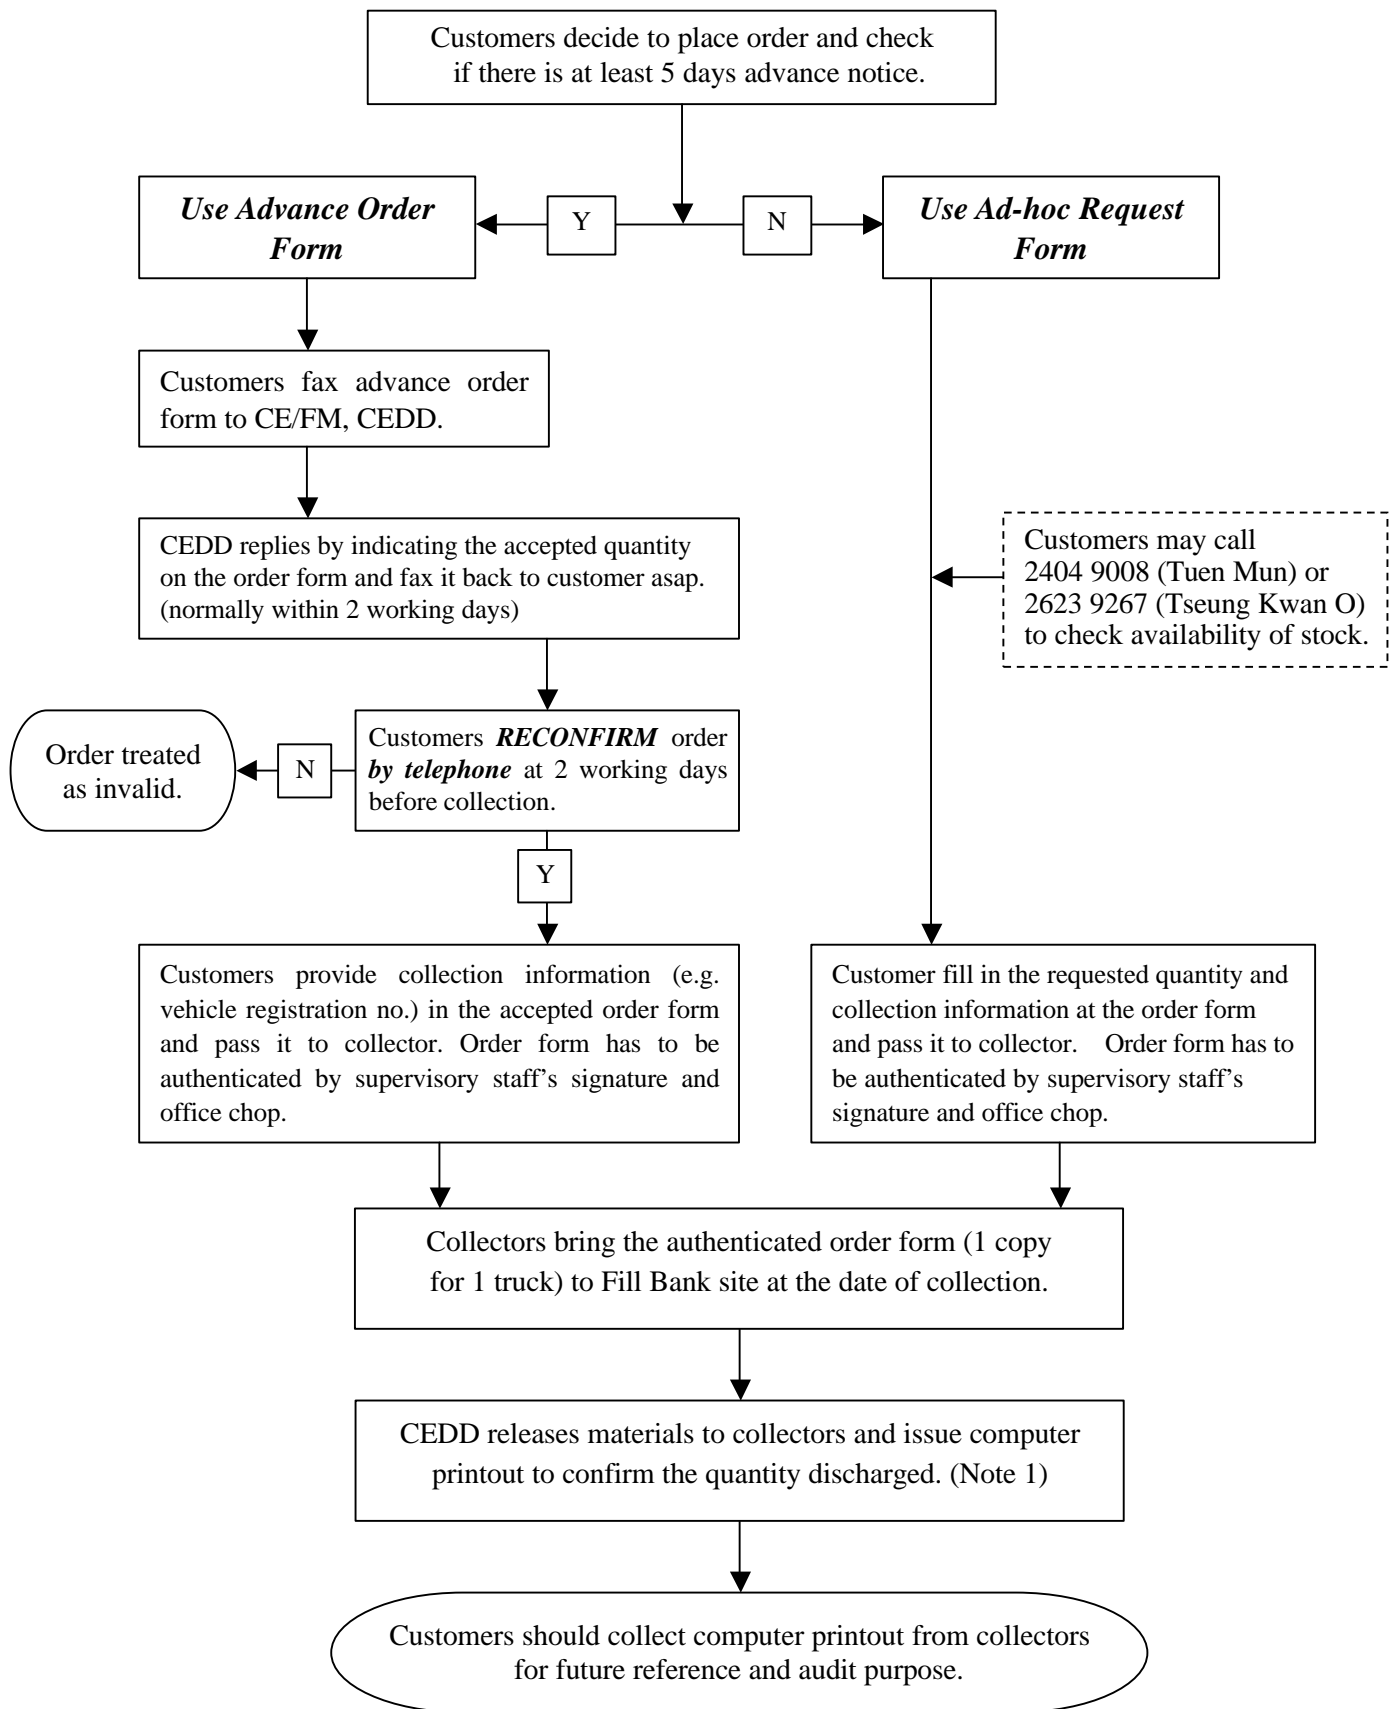

Flow chart for the ordering and collection of G200 Recycled Rockfill

Note 1 : Release of materials to Ad-hoc order is subject to availability of remaining stock and on first come first serve basis.